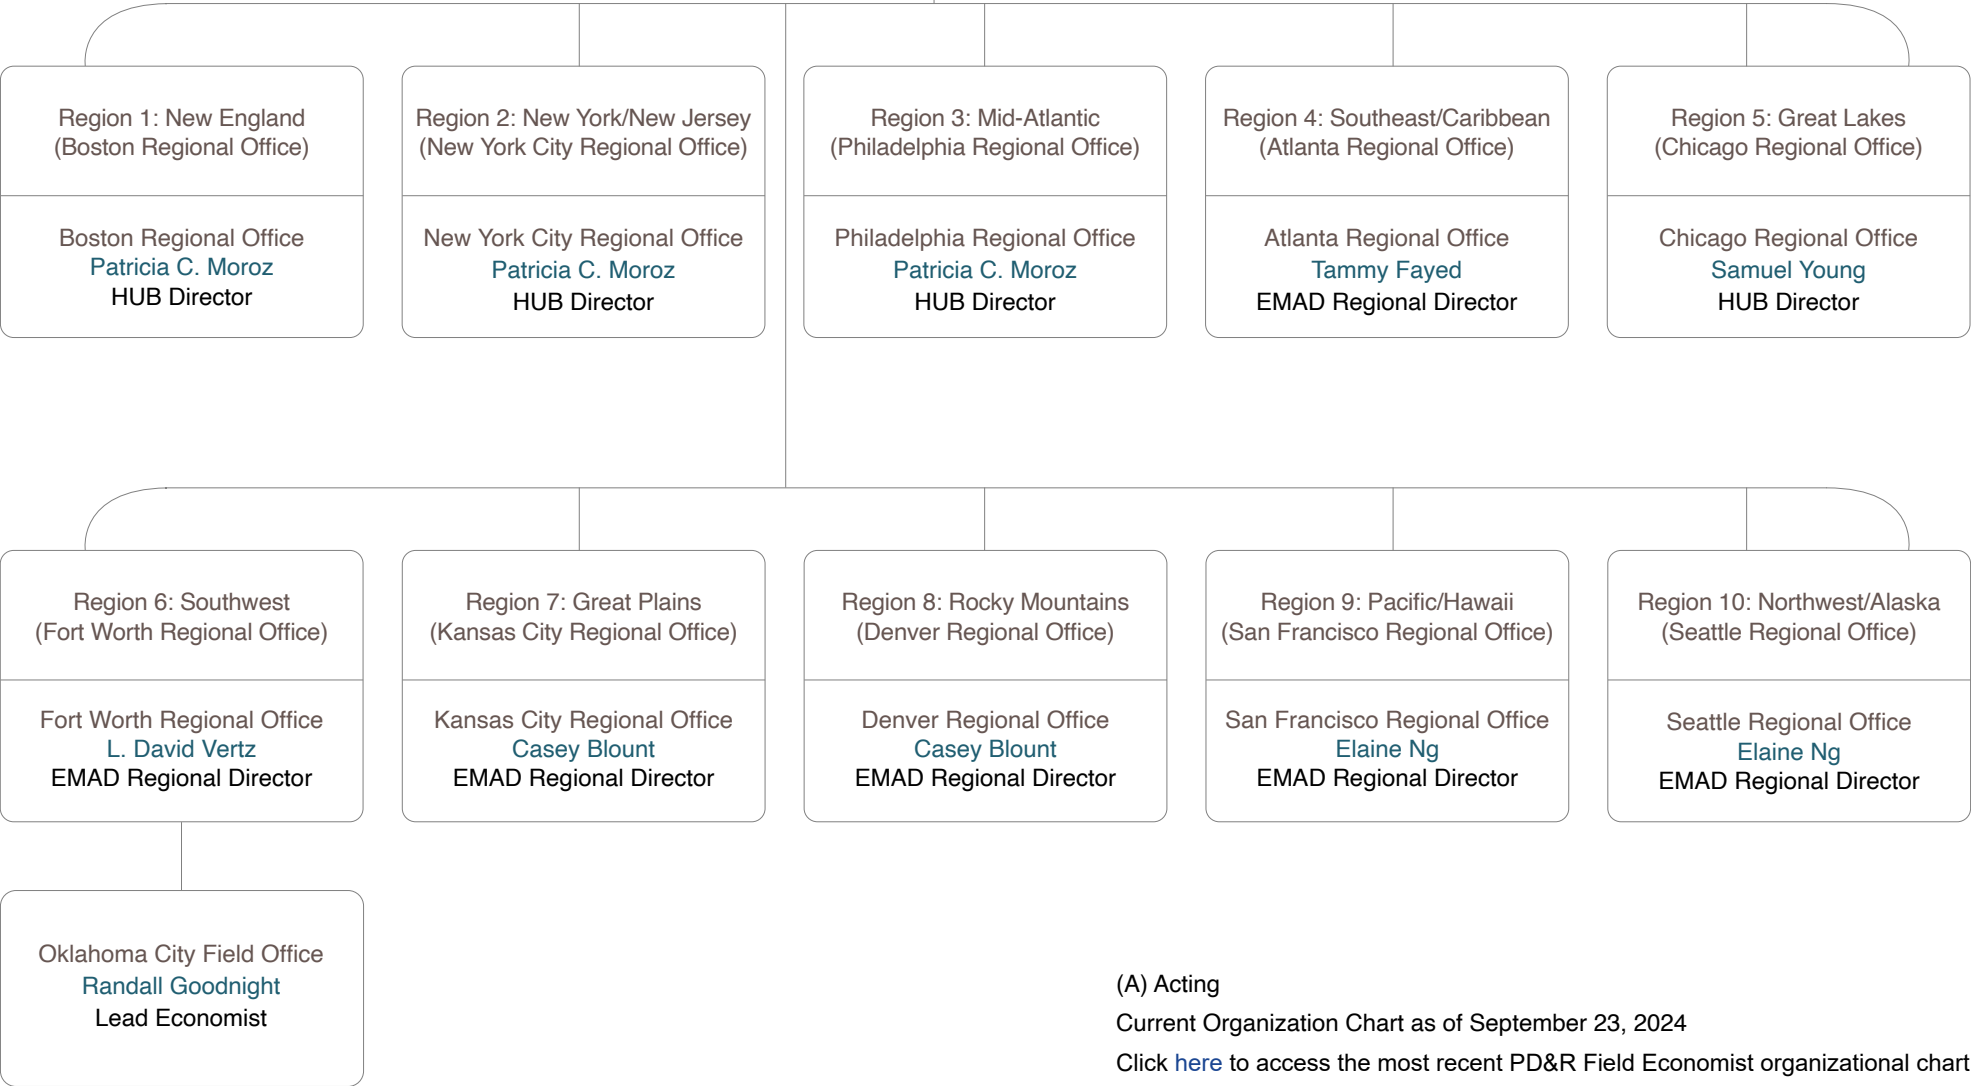

PD&R Field Economist Organization

**Economic Market Analysis
Division (EMAD)**

Erin K. Browne
Director, REE

(A) Acting
 Current Organization Chart as of September 23, 2024
 Click [here](#) to access the most recent PD&R Field Economist organizational chart